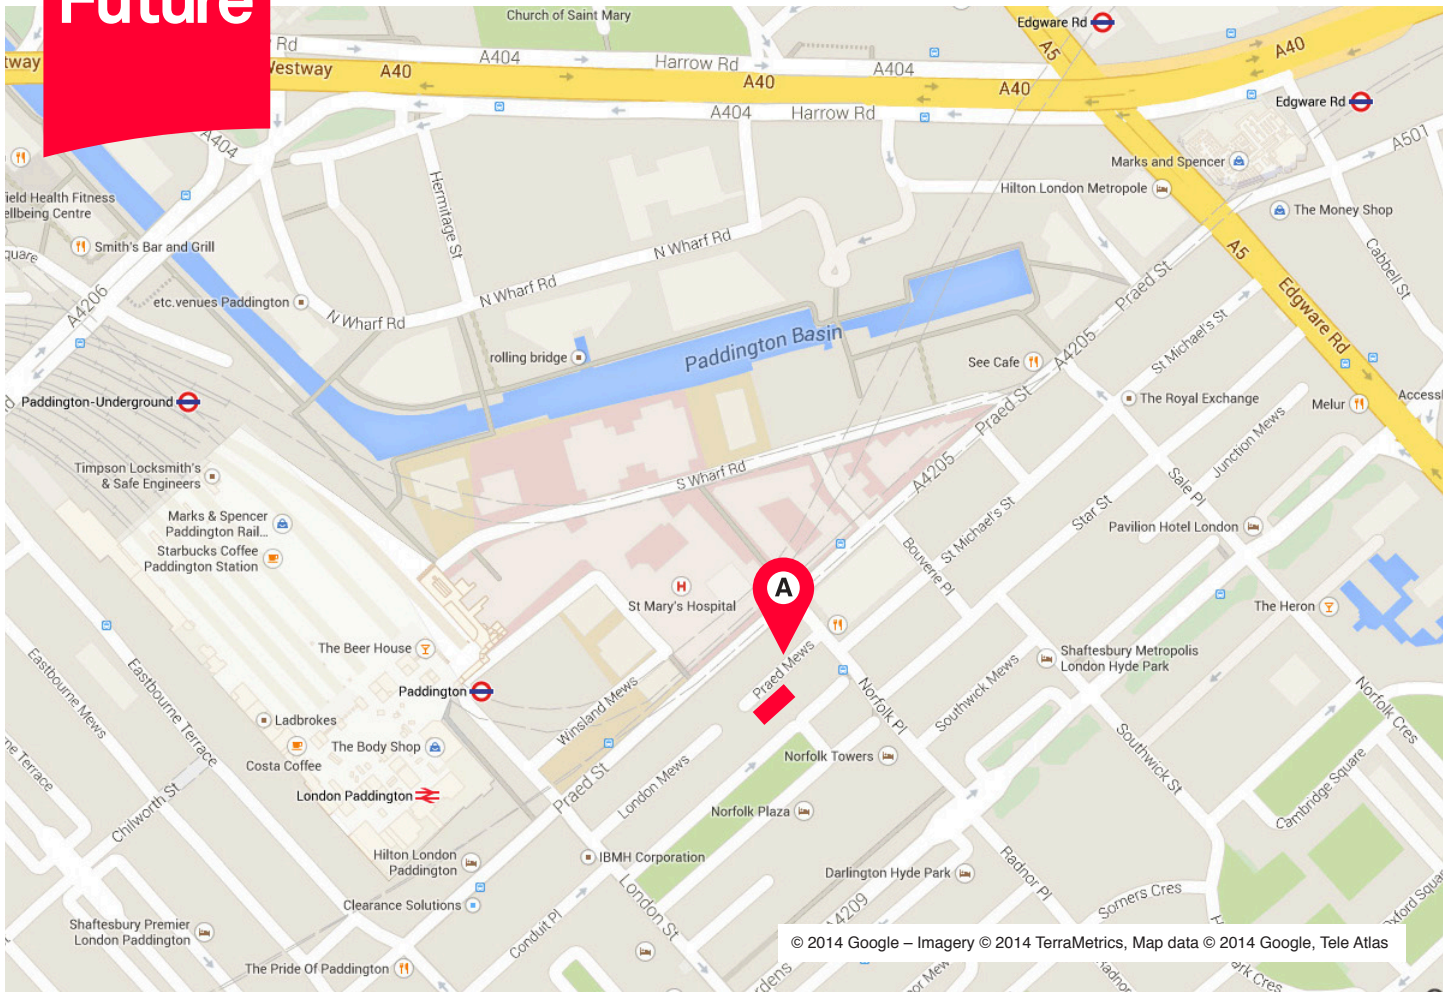

Future

Directions to our **London** Office

Our London office is nice and central...

Tel: 0207 042 4000
www.futureplc.com